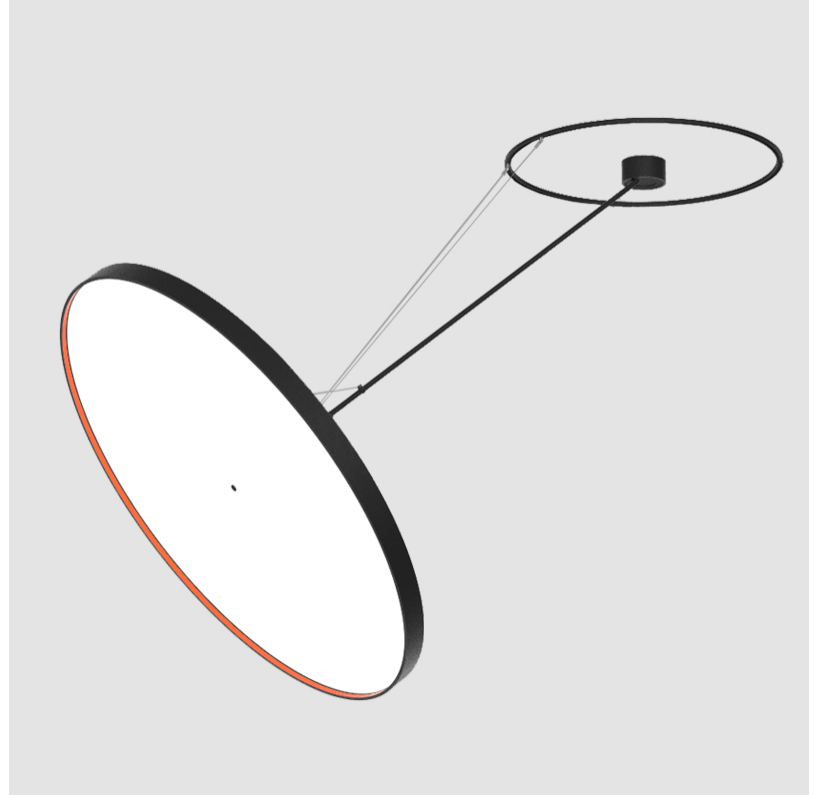

GENERAL

Series: Sign Diva Dancer

Subseries: Sign Diva Dancer Korona

Brand: Prolicht

Division: Architectural

Mounting Type: Suspension

Mounting Location: Ceiling

Subcategory: Pendant

PHYSICAL

Shape: Round

Diameter (mm): 1100

Diameter (in): 43 ⁵/₁₆

Height (mm): 1620

Height (in): 63 ³/₄

Light Distribution: Adjustable / Direct

Weight (kg): 15.5

Weight (lbs): 34.1

Diffuser: PMMA - Opal / Micro-Prism / Sparkling Secret / Vintage Industrial

Fixture Finish: SSR / BKV / CWI / CRY / HAB / UFT / ITA / RUA / FTG / MYG / LOD / PUS / FRO / FUP / KIA / POP / BLS / SPG / MEY / GOH / GUM / CHC / COM / ABZ / JAG / OBR / MOS / ROR

Fixture Material: Extruded Aluminum / Steel

ELECTRICAL

Lamp Type: LED (Zhaga Standard)

Input Wattage (W): 169.4

Total Output Wattage (W): 135

Dimming: Tri-Mode (Non-Dimming and Phase Dimming (120Vac only) and 0-10V Dimming)

Driver Included: Yes

Driver Location: Integrated

Driver Type: Constant Current - Universal

Driver Class: Class 2

Input Voltage (V): 120 - 277

Constant Current (MA): 600

LED

Color Temperature (°K): 2700 / 3000 / 4000

Max. Delivered Lumen (lm): 19520 / 19933 / 20340

CRI: >90 CRI

Lamp Life (hrs): 50000

OPTICAL

Adjustability: Rotational Canopy 170°; Tilting Canopy ±50°; Tilting Head ±90°

RATINGS AND CERTIFICATIONS

Certified By: Certified for North American Standards

IP rating: IP20