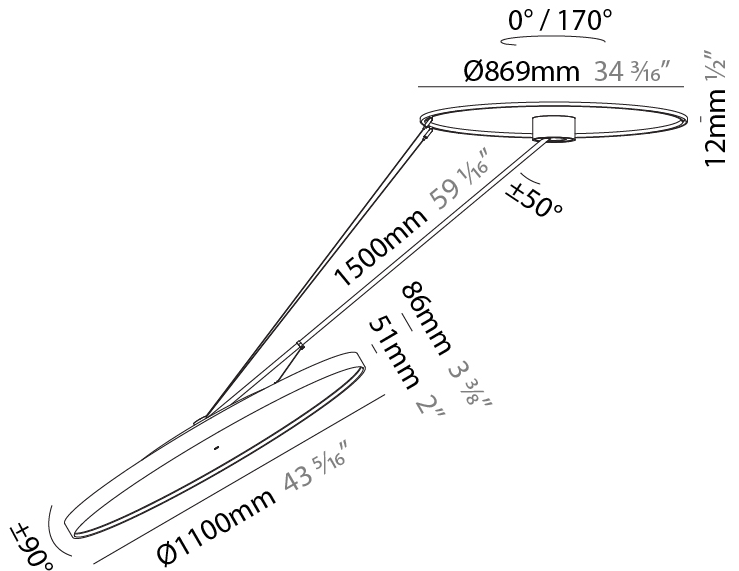

GENERAL

Series: Sign Diva Dancer

Subseries: Sign Diva Dancer Korona

Brand: Prolicht

Division: Architectural

Mounting Type: Suspension

Mounting Location: Ceiling

Subcategory: Pendant

PHYSICAL

Shape: Round

Diameter (mm): 1100

Diameter (in): 43 ⁵/₁₆

Height (mm): 1620

Height (in): 63 ³/₄

Light Distribution: Adjustable / Direct

Weight (kg): 15.5

Weight (lbs): 34.1

Diffuser: PMMA - Opal / Micro-Prism / Sparkling Secret / Vintage Industrial

Fixture Finish: SSR / BKV / CWI / CRY / HAB / UFT / ITA / RUA / FTG / MYG / LOD / PUS / FRO / FUP / KIA / POP / BLS / SPG / MEY / GOH / GUM / CHC / COM / ABZ / JAG / OBR / MOS / ROR

Fixture Material: Extruded Aluminum / Steel

ELECTRICAL

Lamp Type: LED (Zhaga Standard)

Input Wattage (W): 169.4

Total Output Wattage (W): 135

Dimming: Tri-Mode (Non-Dimming and Phase Dimming (120Vac only) and 0-10V Dimming)

Driver Included: Yes

Driver Location: Integrated

Driver Type: Constant Current - Universal

Driver Class: Class 2

Input Voltage (V): 120 - 277

Constant Current (MA): 600

LED

Color Temperature (°K): 2700 / 3000 / 4000

Max. Delivered Lumen (lm): 19520 / 19933 / 20340

CRI: >90 CRI

Lamp Life (hrs): 50000

OPTICAL

Adjustability: Rotational Canopy 170°; Tilting Canopy ±50°; Tilting Head ±90°

RATINGS AND CERTIFICATIONS

Certified By: Certified for North American Standards

IP rating: IP20